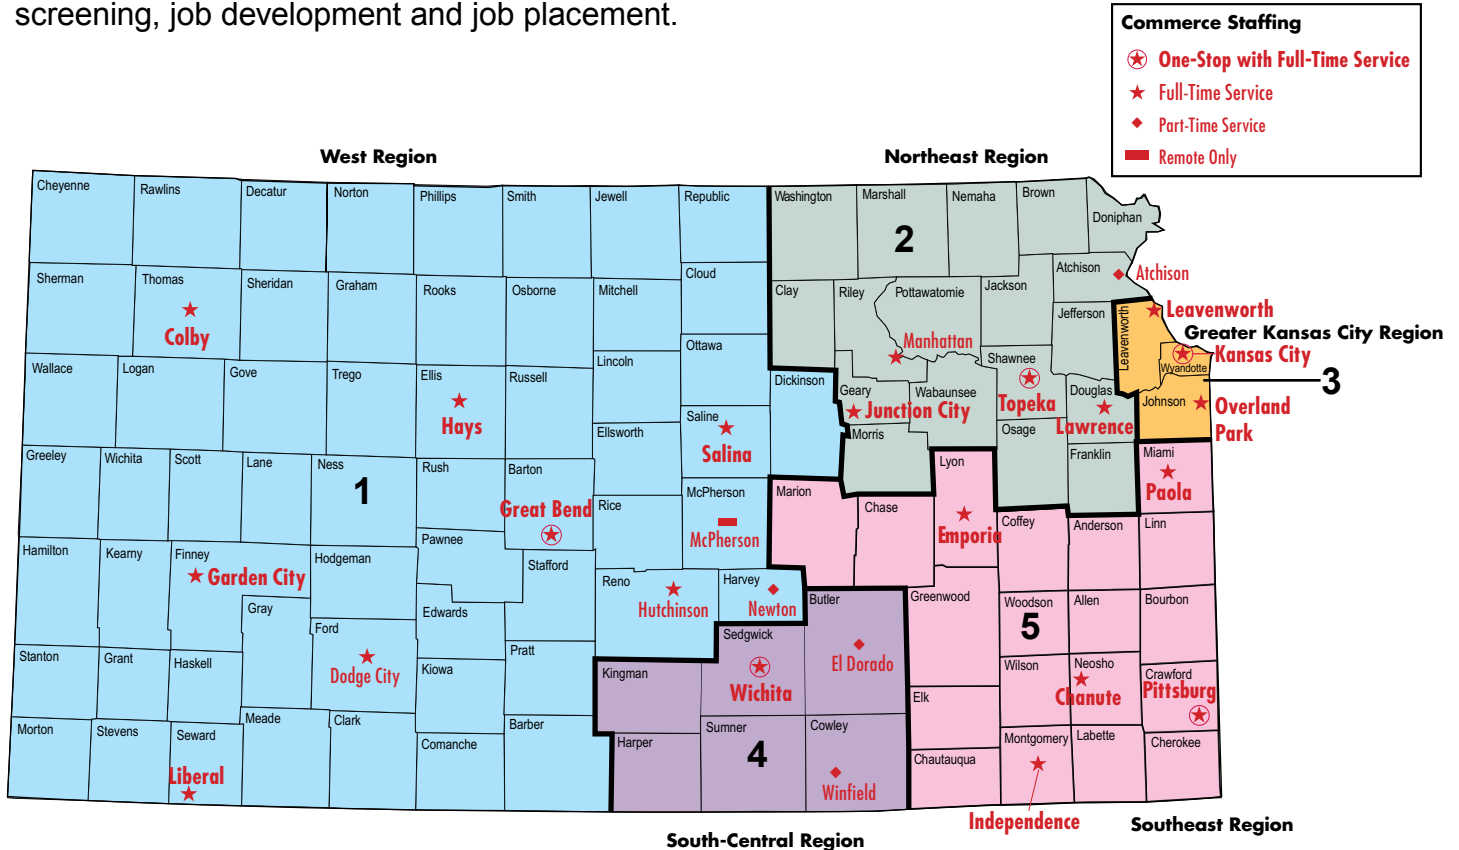

# Workforce Centers of Kansas

Web site: [KANSASWORKS.com](http://KANSASWORKS.com)

Workforce Centers are located statewide and serve as a single point-of-entry to a network of employment, training and educational programs and providers. Workforce Centers help employers find skilled workers by offering employee recruitment services, including assessment, testing, screening, job development and job placement.

Contact your local area one-stop center for information on workforce services near you.

**1 Great Bend Workforce Center**  
 1025 Main St.  
 Great Bend, KS 67530-4429  
 Phone: (620) 793-5445  
 TTY: (800) 766-3777  
 Web site: [www.la1lwib.org](http://www.la1lwib.org)