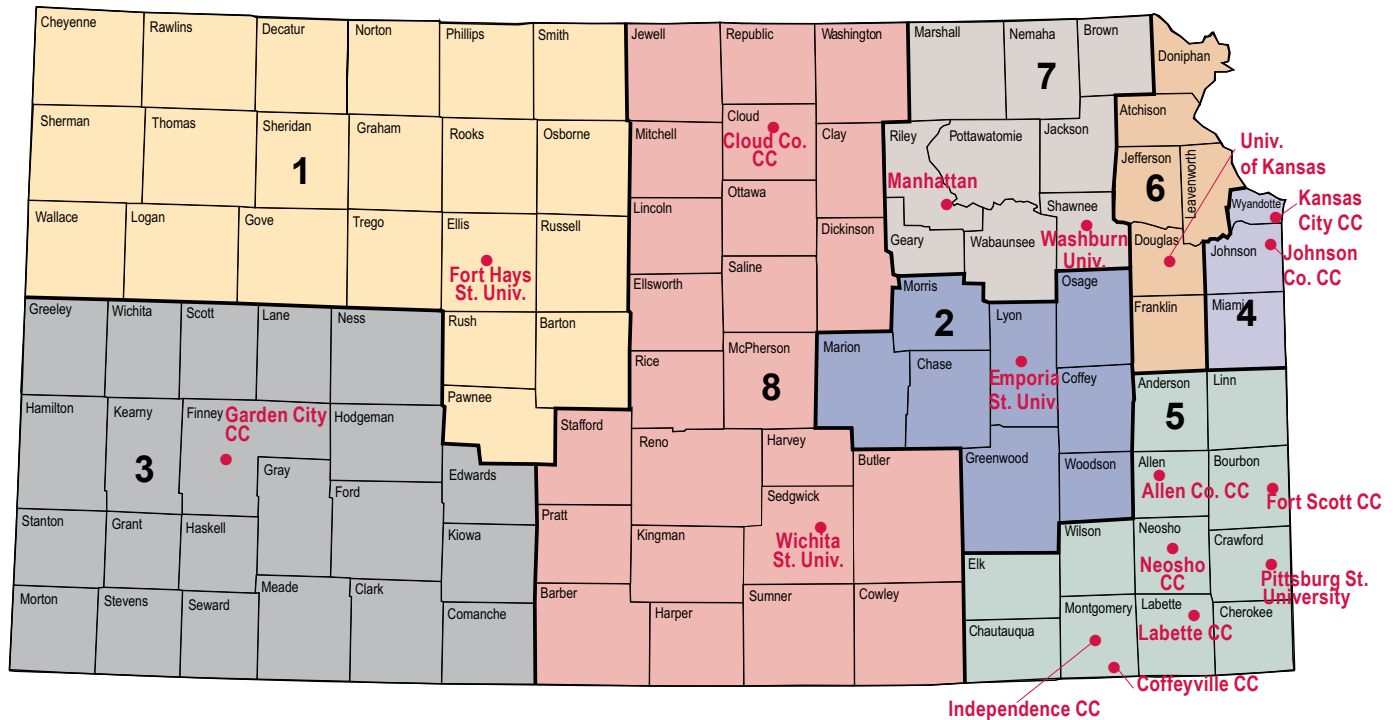

Kansas Small Business Development Centers

Web site: www.ksbdc.biz (go to contact us)

Provides individual, confidential assistance and seminars on small business topics. There are eight regional centers, five of which have at least one associate center at a Community College in the region.