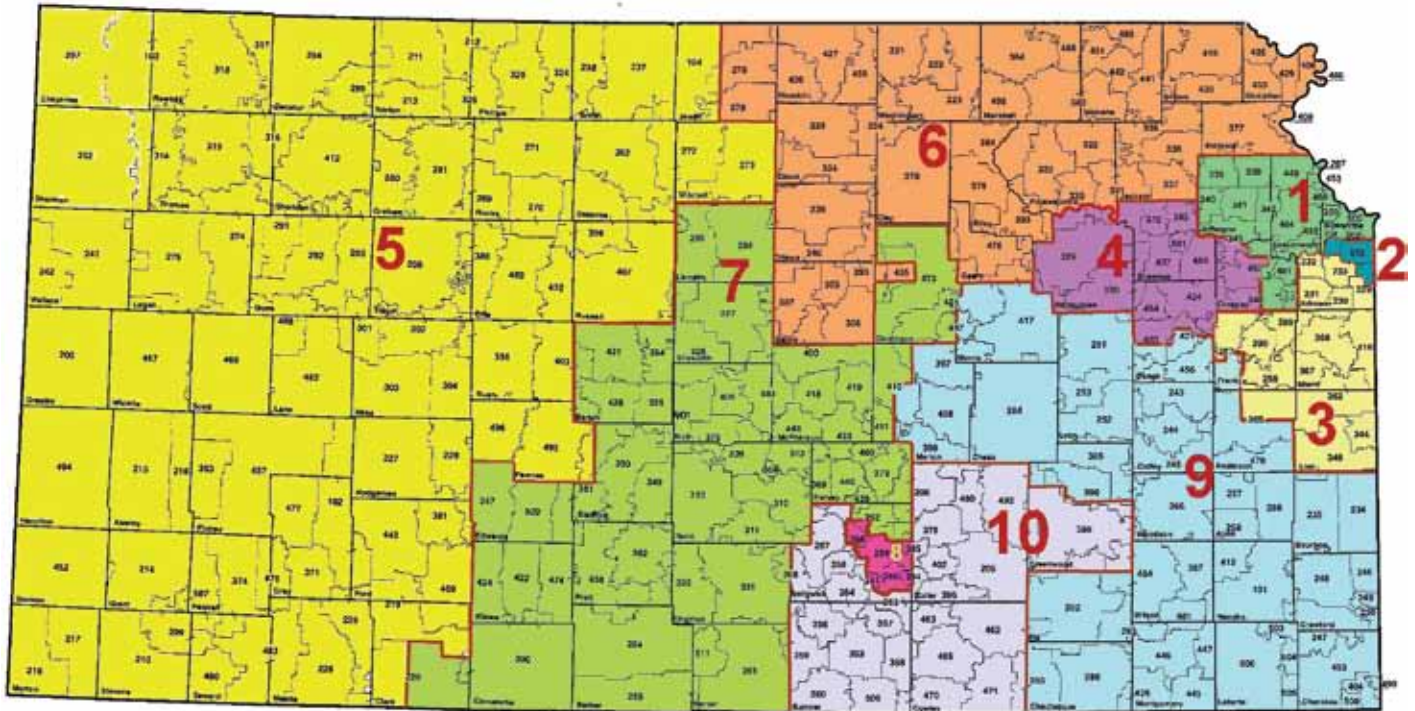

Kansas Board of Education

Web site: www.ksde.org
(go to Board of Education)

The Kansas State Board of Education is charged with general supervision of public education and other educational interests in the state.